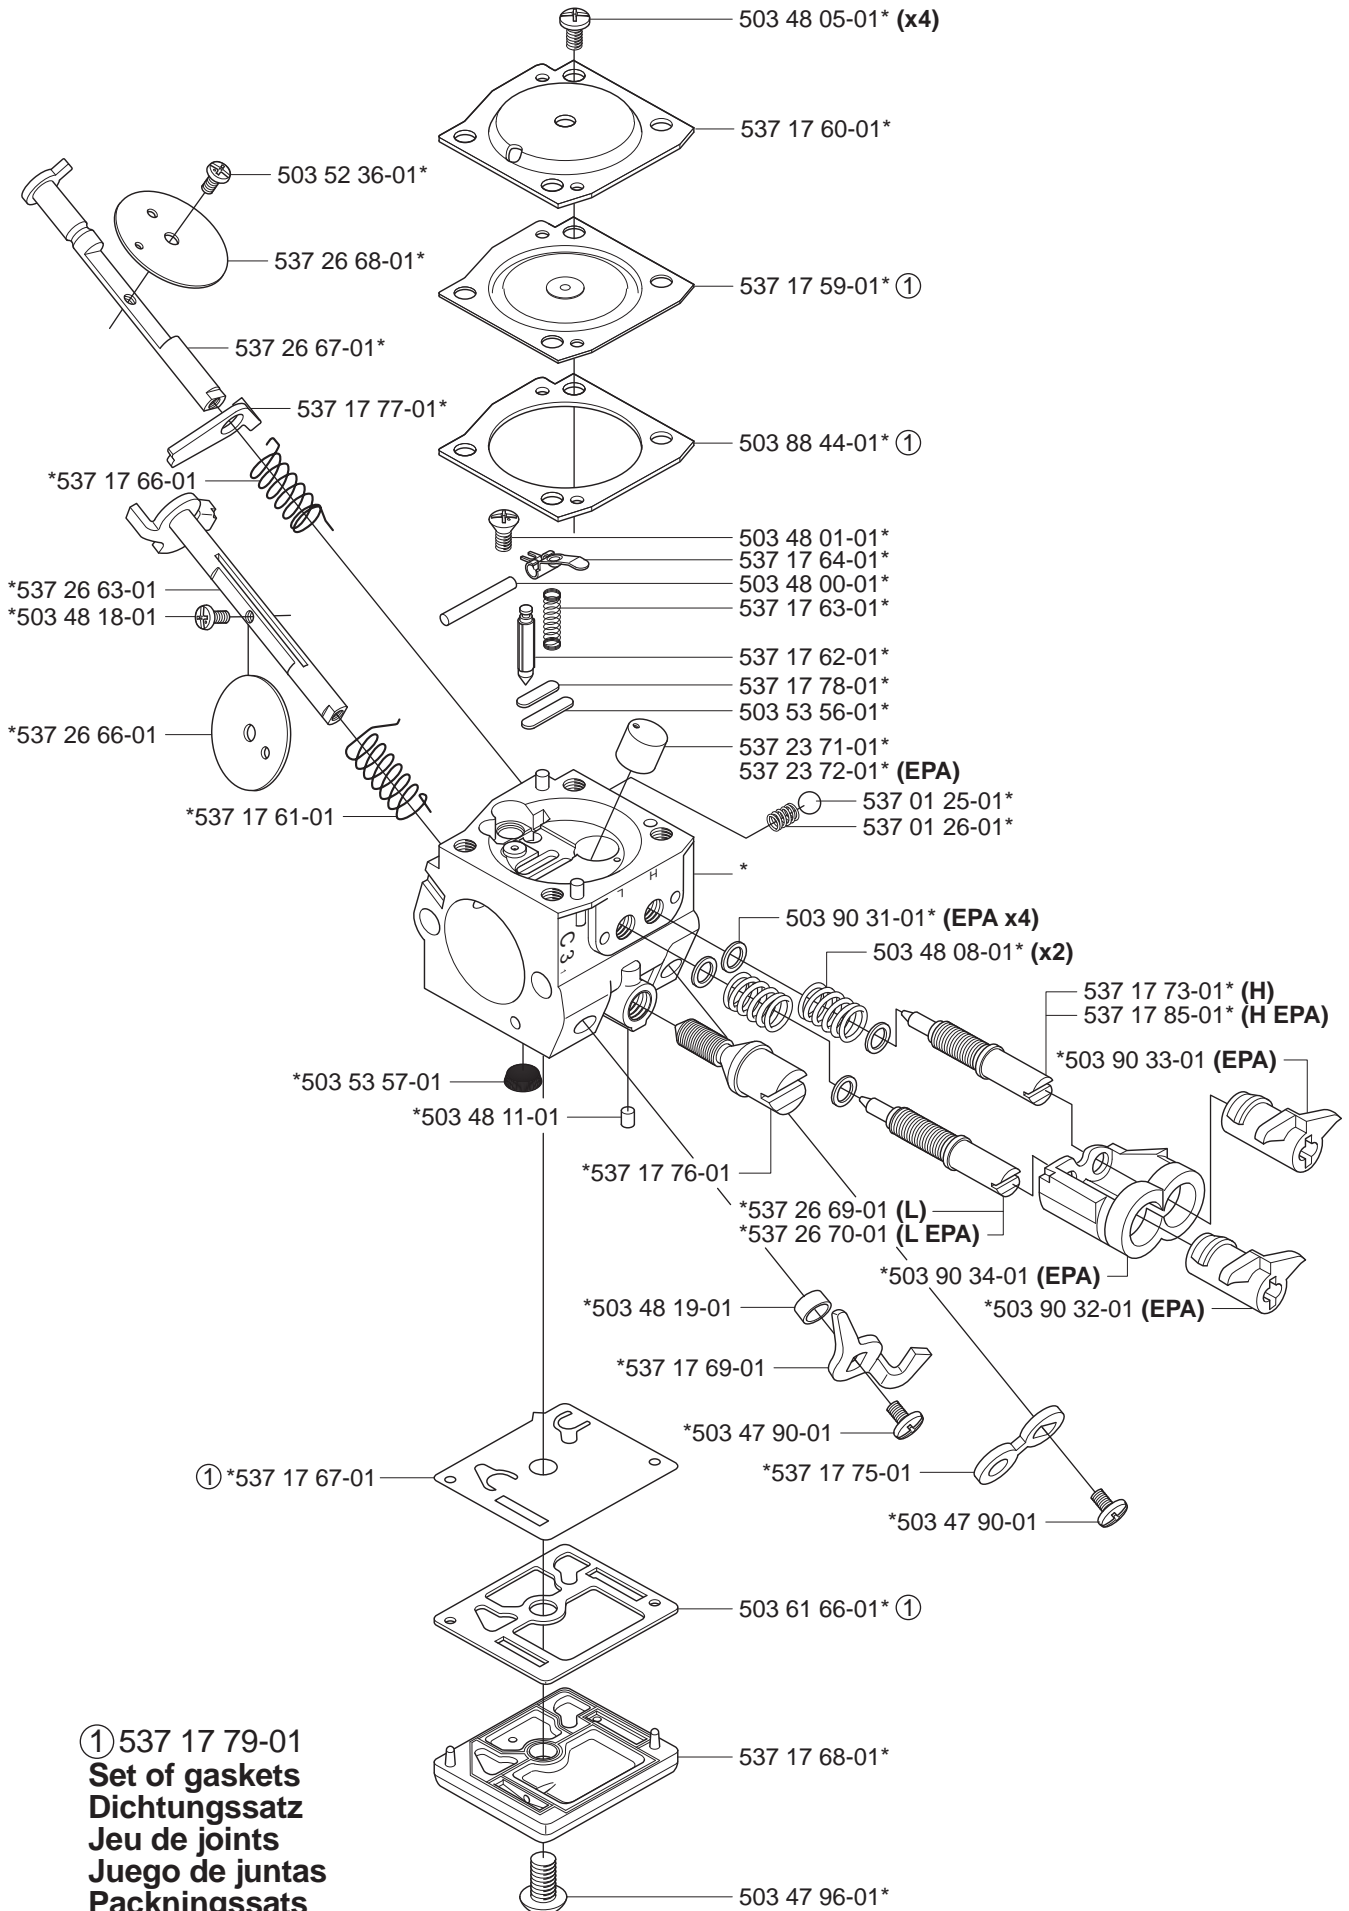

*compl 537 10 78-01

B

*compl 537 10 55-01

C *compl 503 90 90-02

D *compl 503 86 98-71

E *compl 503 85 76-71

H

*compl 537 17 19-03

J *compl 503 86 37-71

K *compl 503 90 93-01 ** compl 503 90 93-03 XPG

L

Heated carburettor

N

*compl 503 28 32-07 ZAMA C3-EL17

*compl 503 28 32-08 ZAMA C3-EL18 EPA

**ZAMA C3-EL17
ZAMA C3-EL18**

Up to 030500001