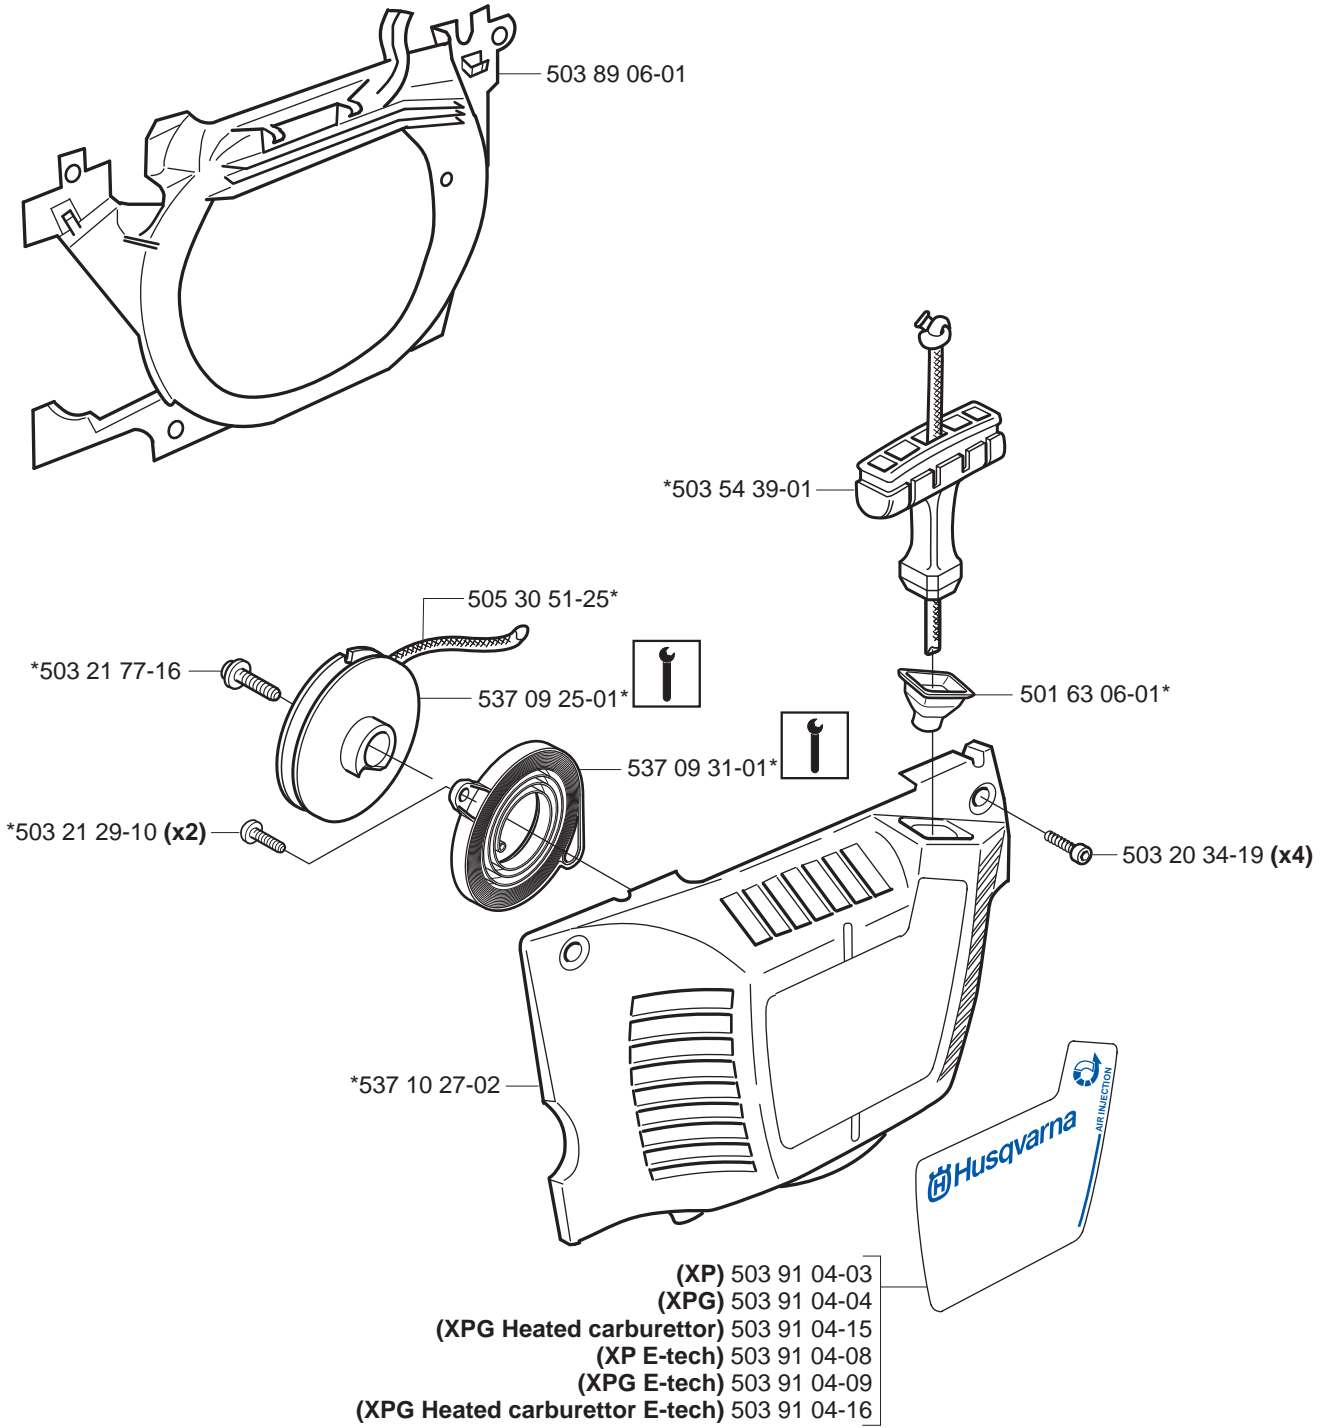

*compl 537 10 78-01

B

*compl 537 10 55-01

C *compl 503 90 90-02

D *compl 503 86 98-71

E *compl 503 85 76-71

H

*compl 537 17 19-03

J *compl 503 86 37-71

K *compl 503 90 93-01 ** compl 503 90 93-03 XPG

L

Heated carburettor

N

*compl 503 28 32-07 ZAMA C3-EL17

*compl 503 28 32-08 ZAMA C3-EL18 EPA

**ZAMA C3-EL17
ZAMA C3-EL18**